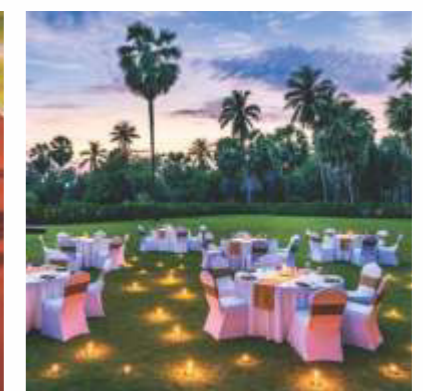

EXCLUSIVE AMENITIES

- GATED COMMUNITY
- ELECTRICITY POLES
- DAMAR ROADS
- WIDE MAIN ROAD
- ROADSIDE PLANTATION
- LANDSCAPED PARKS
- SHOPPING AREA
- JOGGING TRACK
- 24X7 SECURITY SYSTEM

WELCOME TO HAPPINESS
WRAPPED IN LIFESTYLE

Garden Ganj comes with amenities that add to your lifestyle quotient. It is the perfect blend of nature convenience for a complete living experience. Whether it is the Club House or the landscape garden, the convenie make Garden Ganj the perfect place to call home.